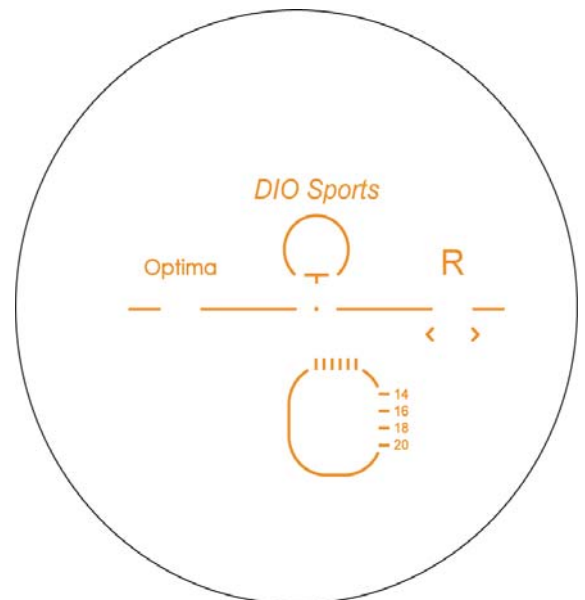

## Lens Features

- Aspherical SV freeform design for high curve
- As-worn prescription optimization with 0.01D
- Light weight & Slim edge with Aesthetic thickness
- Multi AR coating with EMI

## Power Chart

### Lenticular

■ Decentration 10mm

Addition = +2.00

Index = 1.530

## Lens Marking Layout