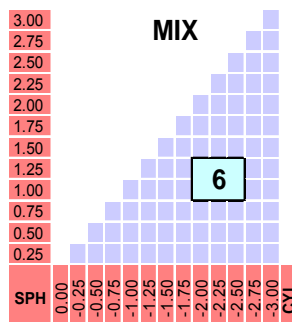

## Specification

Material	MR8	UV cut off (nm)	400
Refractive Index	1.594	Base curve	8BC
Gravity	1.30	Max Diameters (mm)	75
Abbe Value	42	Color	Grey/Brown

## Power Chart

### Lenticular

■ Decentration 10mm

Addition = +2.00

Index = 1.530

## Lens Marking Layout