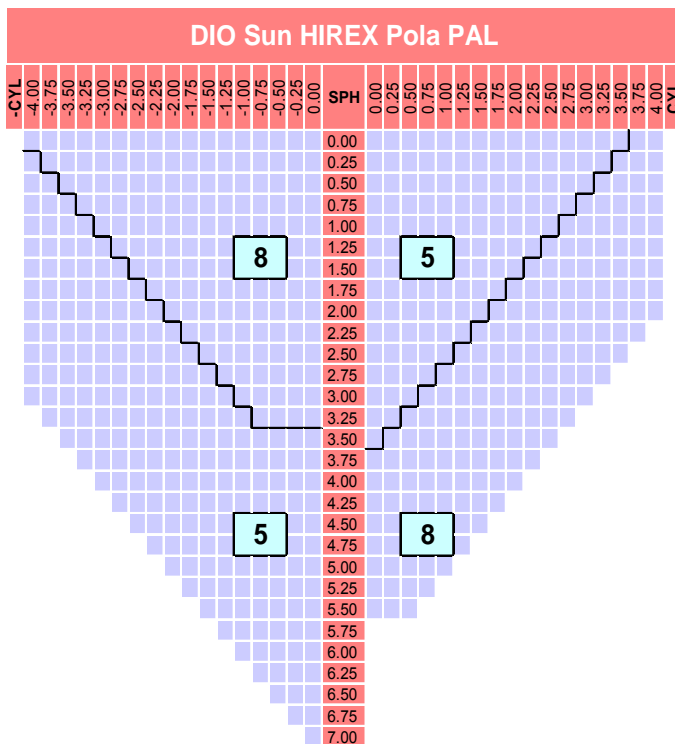

# DIO Sun HIREX Pola PAL

## Specification

Material	MR8	UV cut off (nm)	400
Refractive Index	1.594	Base curve	8BC
Gravity	1.30	Max Diameters (mm)	75
Abbe Value	42	Color	Grey/Brown

## Power Chart

## Lens Marking Layout